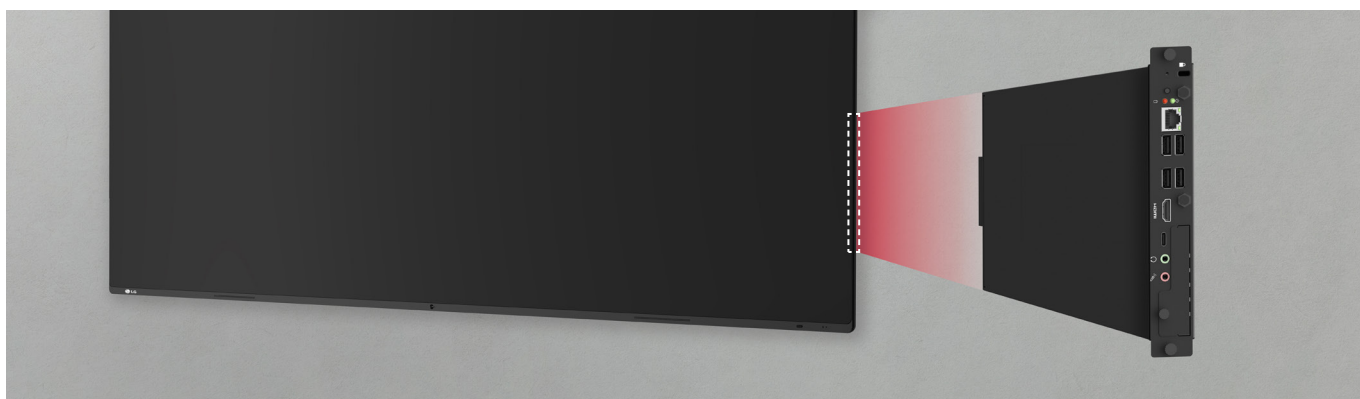

Proximity Sensor

The 105BM5N features a Proximity Sensor* positioned in the middle of its base. This sensor monitors for human activity, and when no movement is observed, it can transition the power to a standby mode.

* USB Type-C cables are sold separately.

Wireless ScreenShare

Using the LG CreateBoard Share allows for the seamless wireless screen sharing of presentation materials, eliminating the clutter of wires and leading to a more streamlined meeting space. This enables users to show up to 9 shared screens or a file on a screen in real-time when the LG CreateBoard Share app is installed on the device. Also, files from the host can be easily sent to any devices connected to the app.

OPS Slot

105BM5N supports OPS* slots, allowing you to conveniently mount OPS Module at the back of the screen without the hassle of connecting to an external desktop, enabling various PC functions and Windows software even on the 105BM5N.