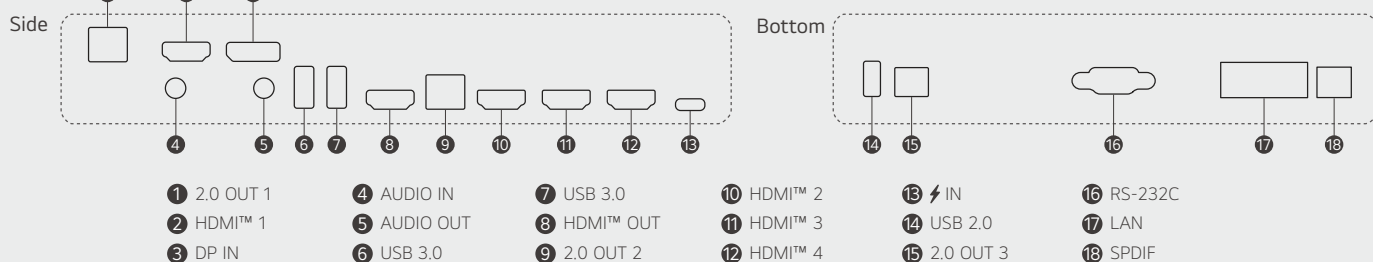

CONNECTIVITY

105"