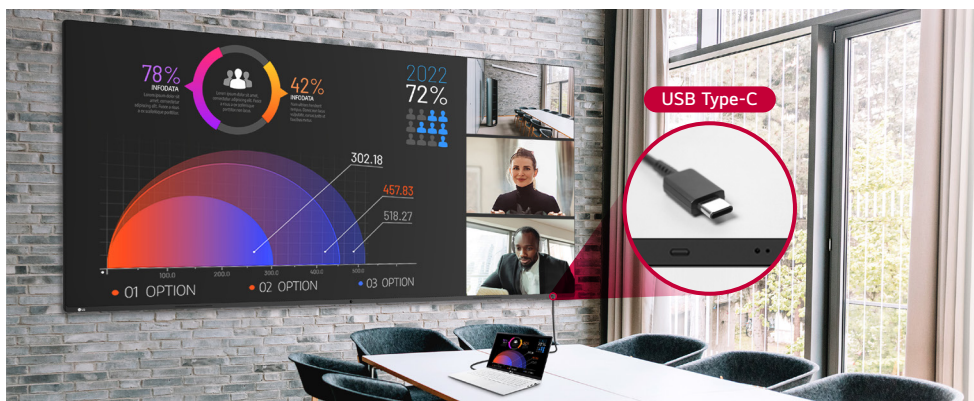

Data Transmission

Up to 100W Charging

Easily Connect & Charge with USB Type-C

USB Type-C* connectivity simplifies connections which enables charging and sending data simultaneously over just one single cable.

* USB Type-C cables are sold separately.

Wireless ScreenShare

Using the LG CreateBoard Share allows for the seamless wireless screen sharing of presentation materials, eliminating the clutter of wires and leading to a more streamlined meeting space. This enables users to show up to 9 shared screens or a file on a screen in real-time when the LG CreateBoard Share app is installed on the device. Also, files from the host can be easily sent to any devices connected to the app.

OPS Slot

105BM5N supports OPS* slots, allowing you to conveniently mount OPS Module at the back of the screen without the hassle of connecting to an external desktop, enabling various PC functions and Windows software even on the 105BM5N.

*OPS (Open Pluggable Specification) Player for 105BM5N sold separately, supporting 4K output.