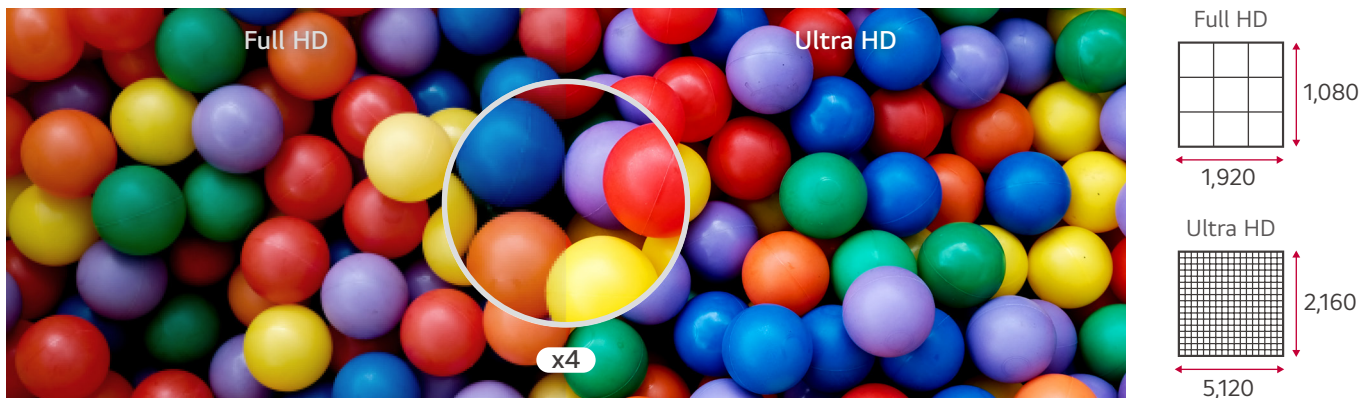

High Resolution Display

Offering a resolution over four times greater than FHD, it ensures a visually satisfying experience. Boasting a 5,120 × 2,160 resolution and a high pixel density, the display accurately and vividly conveys virtually every intricate detail.